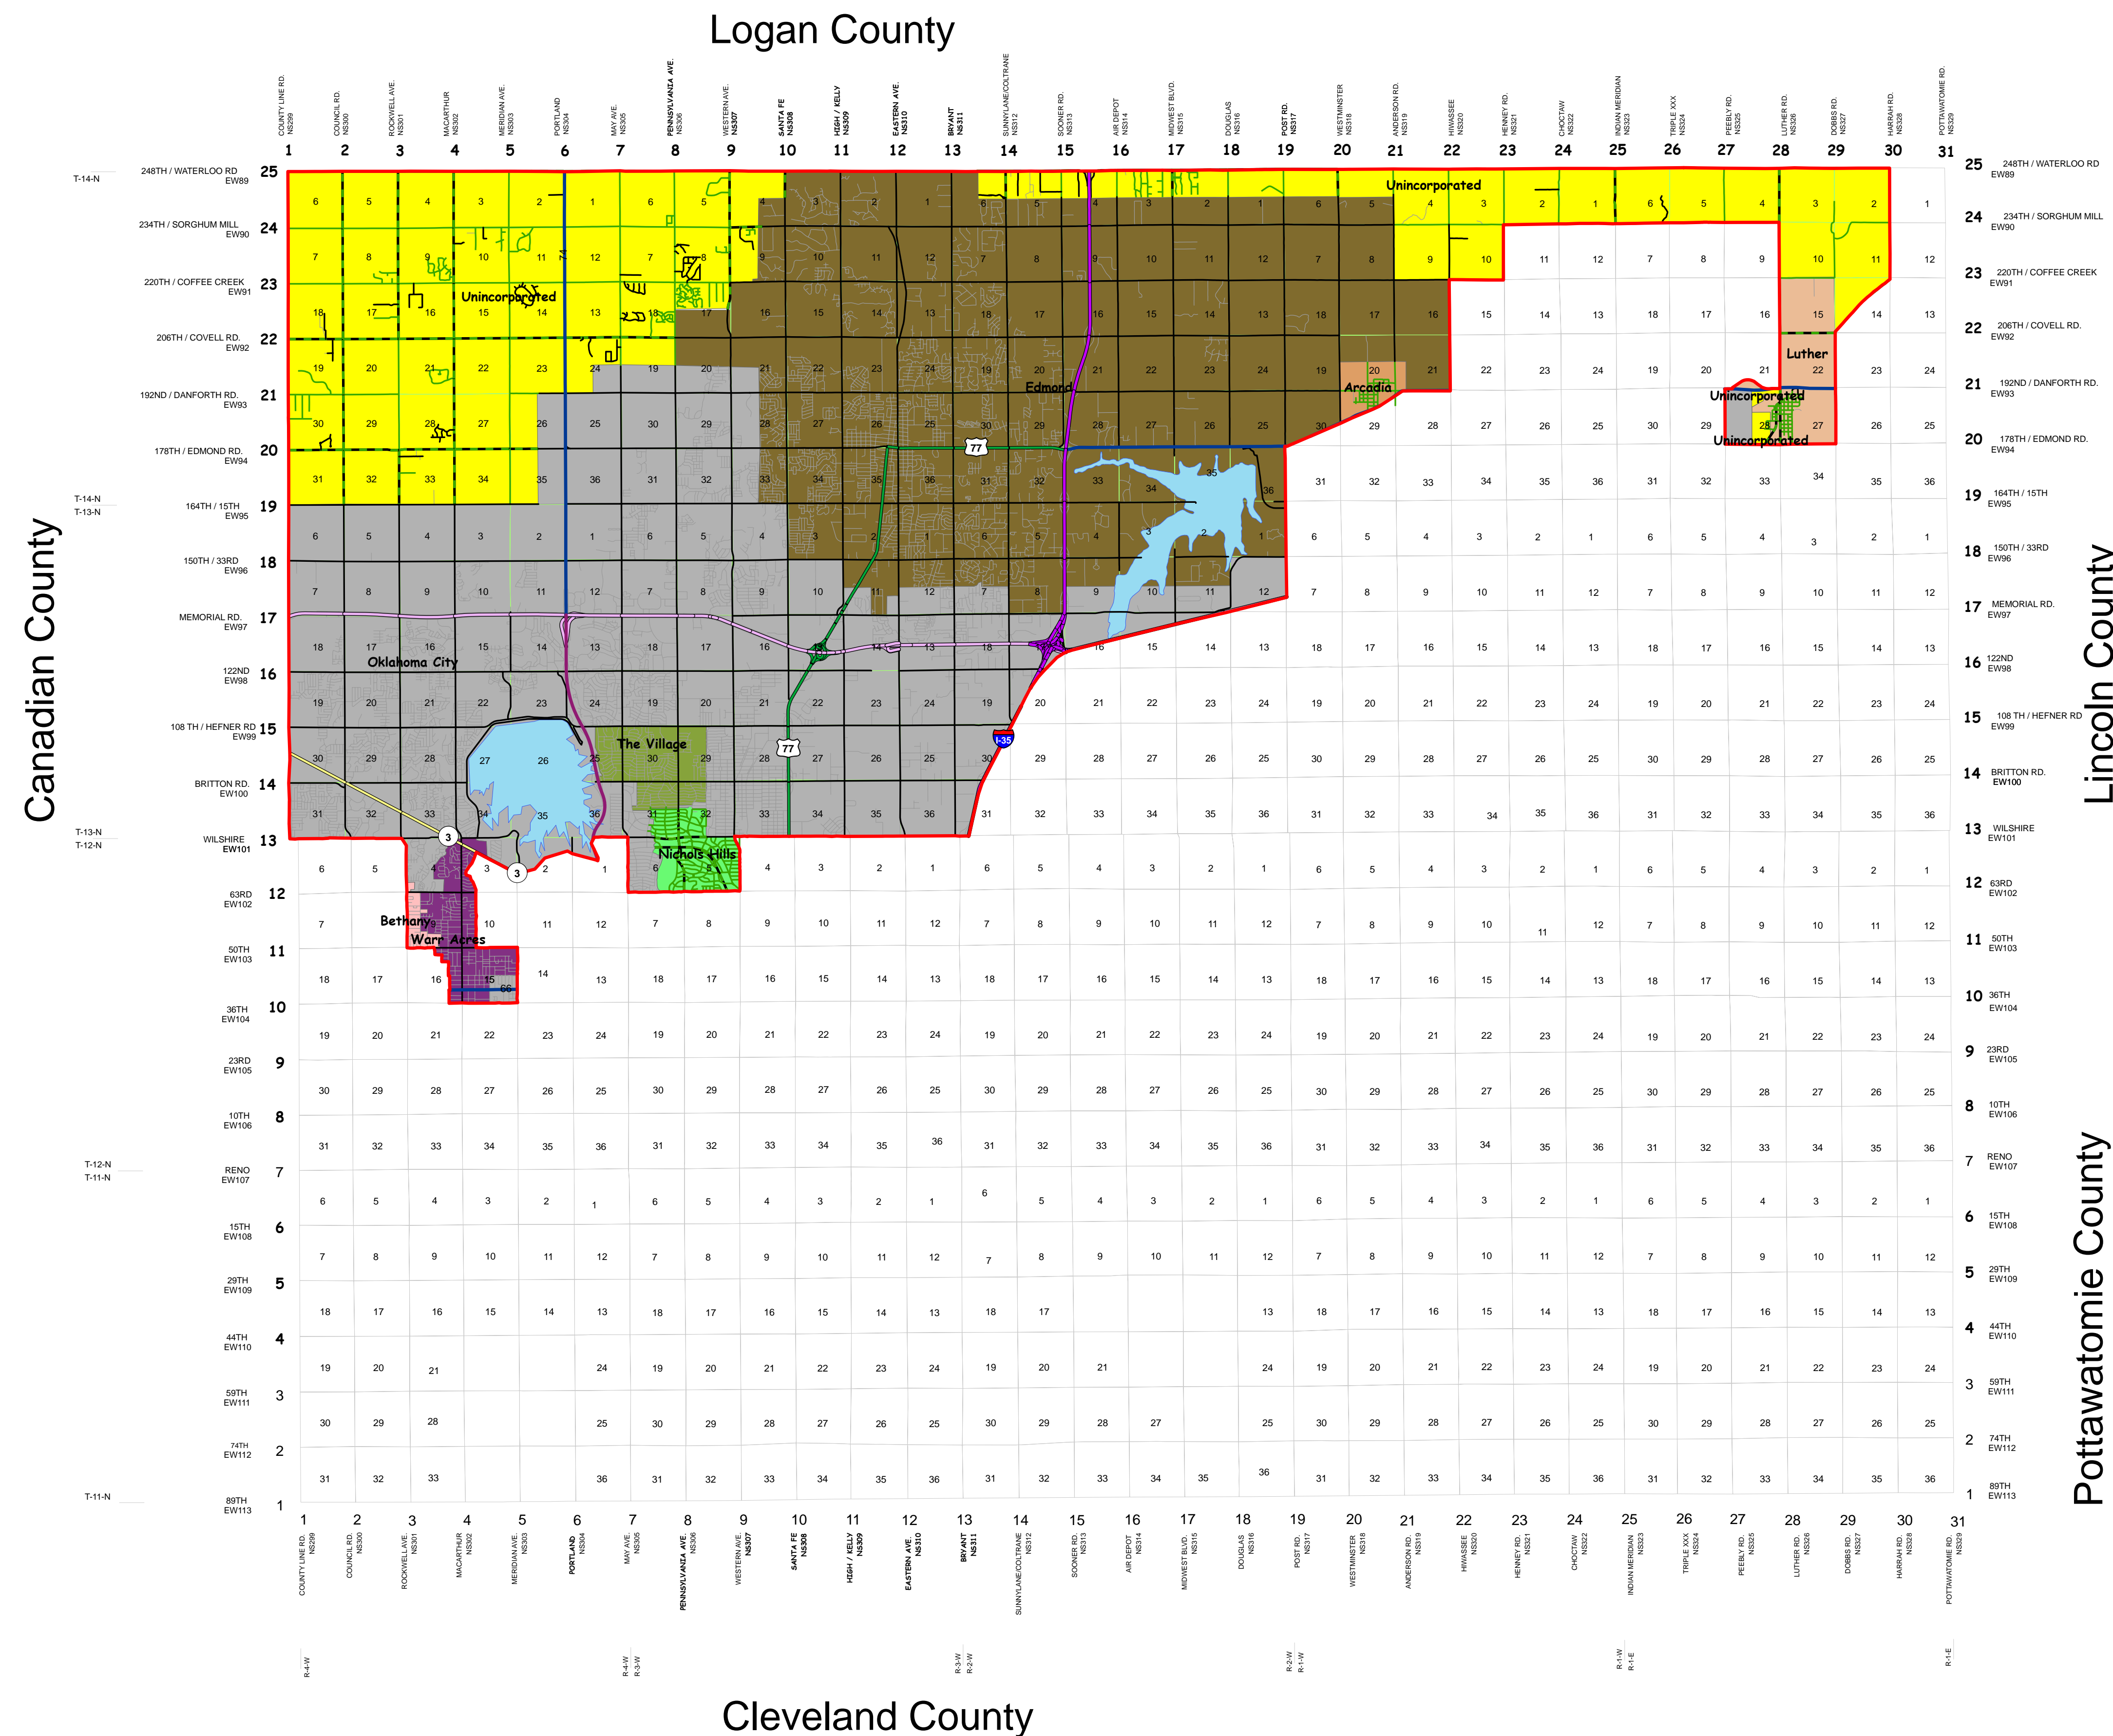

OKLAHOMA COUNTY - DISTRICT 3

District #3 - Commissioner Ray Vaughn

LEGEND

- UNINCORPORATED OKLAHOMA COUNTY

COUNTY MAINTAINED ROADS

- Not Maintained
- District 1
- Functionally Classified - District 1
- District 2
- Functionally Classified - District 2
- District 3
- Functionally Classified - District 3
- Interstate
- Turnpike
- US Route
- State Route
- Parkway
- Expressway
- Section Line (Unpaved)