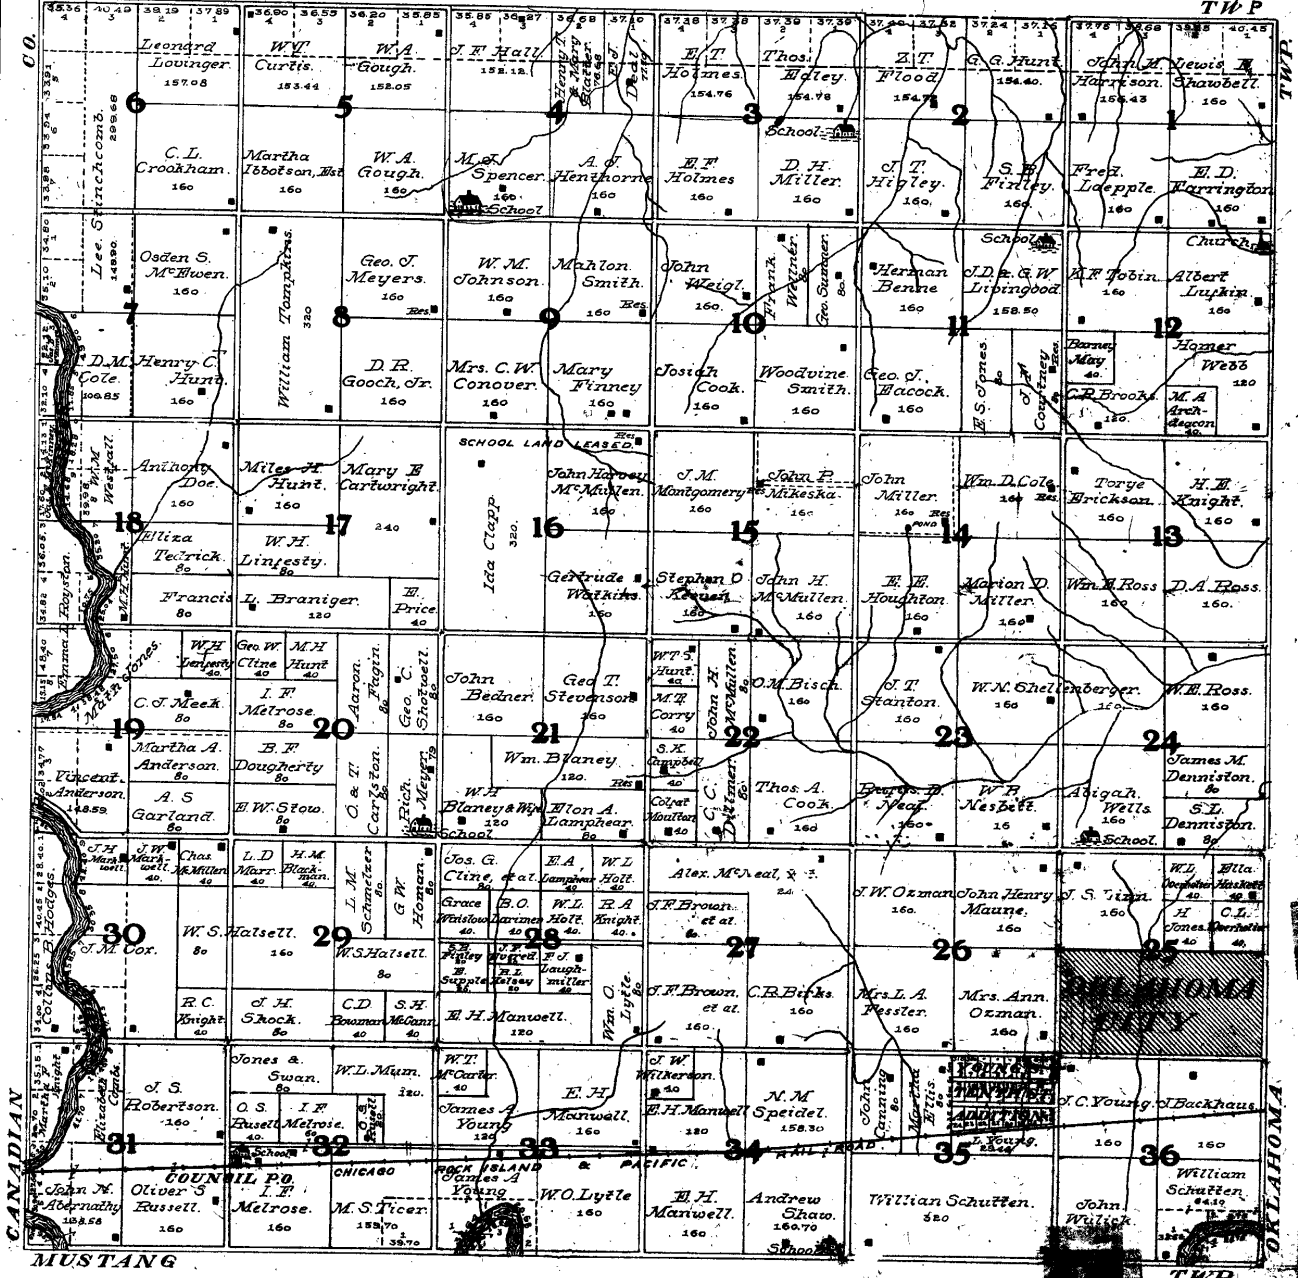

MAP OF
Council Grove
TOWNSHIP

Scale 2 inches to the mile.
Township 12 North Range 4 West of the Indian Meridian.

SPRING CREEK

TWP

MUSTANG

TWP.

CANADIAN

OKLAHOMA